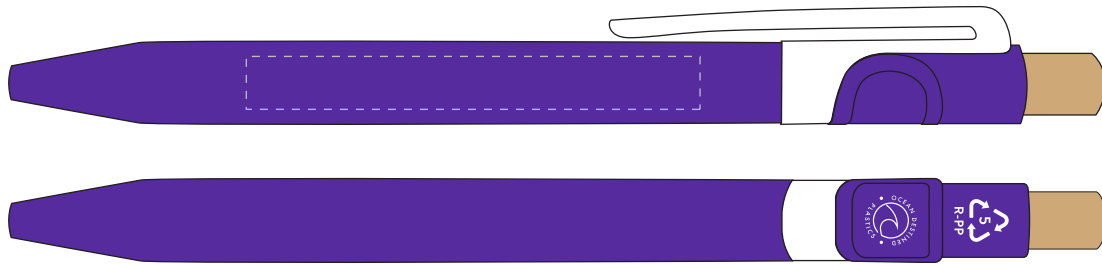

Your Ref:	Quantity:	Product Code: TPC000119
Our Ref:	Version: 1	Product Colour: PURPLE

PRINTING CONCERNS:**PRODUCT INFO:**

We stock this item in the following colours

**PANTONE REFERENCE(S)**

Full colour printing

ARTWORK SCALE 100%

ARTWORK SCALE 100%

Digital print area: 60mm x 7mm

Product Image for visualisation
- colours may vary

The dashed line is to demonstrate print area and will not appear on your printed item